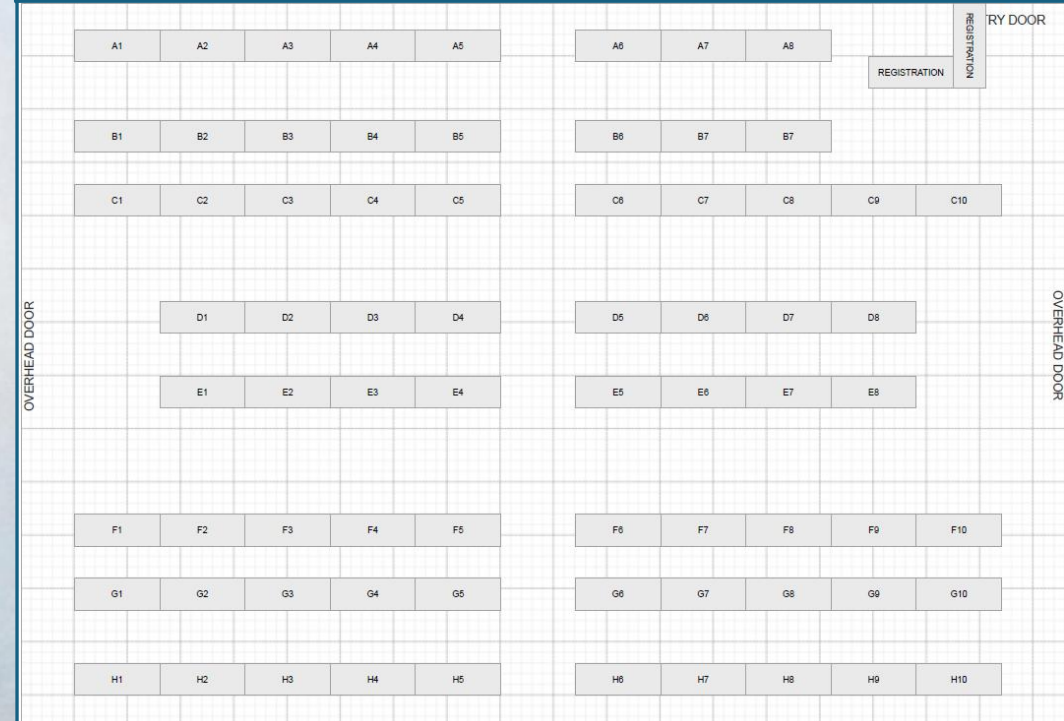

Reserve Tables and ask questions at:
ircmmodelers@gmail.com

AMA Sanction #19074

Indy RC Super Swap!

Hancock County Fairgrounds Building
620 Apple St, Greenfield, IN 46140

Coffee & Doughnuts available

Reserve your best table now!
 Open tables all available at door!